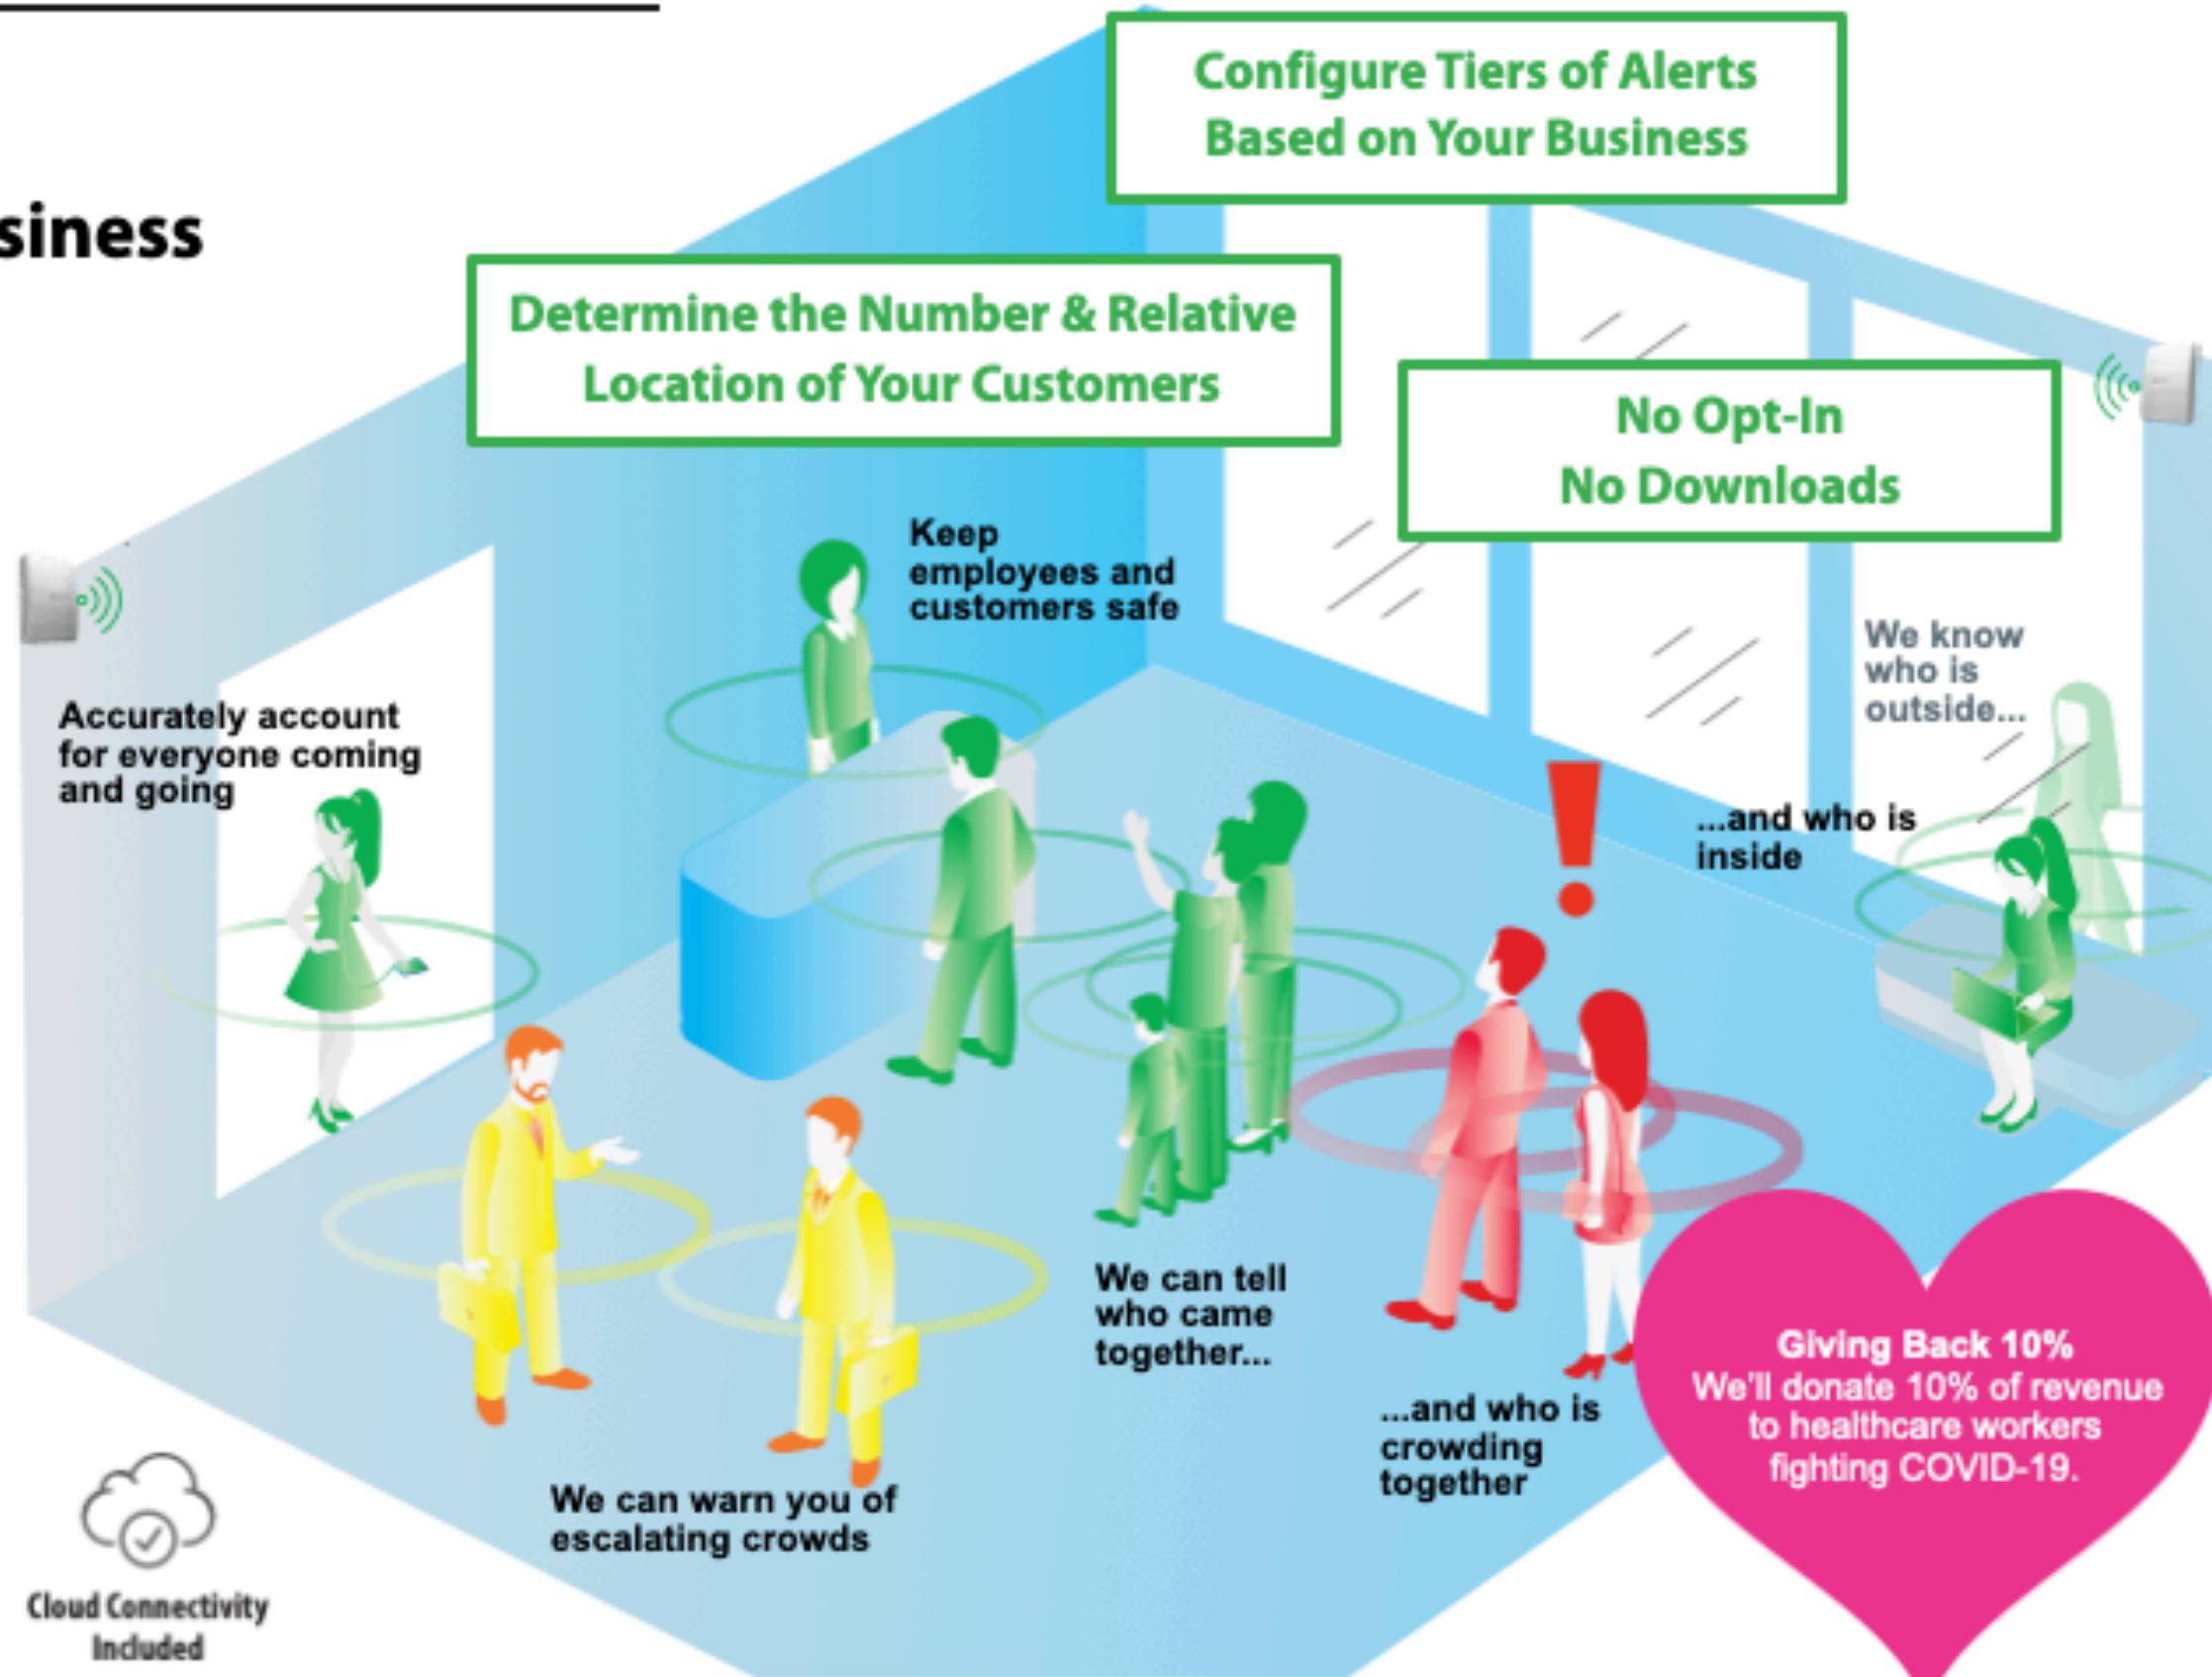

FastSensor **ADAM** Solutions

Active Distance Alert and Monitoring

Monitor Social Distancing & Get Back to Business

Open Safely, Responsibly, Quickly.

Manage and Monitor Social Distancing

FastSensor's suite of ADAM Solutions allows you the ability to safely, securely, and anonymously determine pain points in your organization so you can optimize your space with safety - and business - in mind.

Build Confidence and Trust

Make the health of your employees and customers your top priority and reduce your legal liability with active social-distance monitoring that is Globally Privacy Policy Compliant.

4th
generation
sensor
H: 6.3
W: 4.7"
D: 1.6"

Simple Set Up

Be up and running quickly with our portable, plug & play system. Get your organization up to speed with our self-training, Artificial Intelligence algorithms.

Cloud Connectivity
Included

Email us:

ADAM@FastSensor.com

Visit us:

FastSensor.com

Follow us:

[@FastSensor](https://twitter.com/FastSensor)